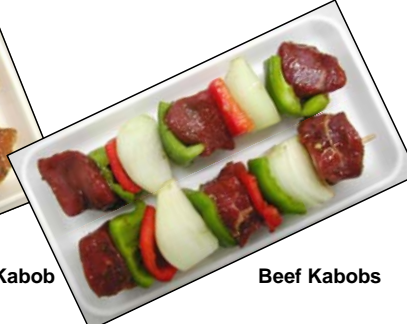

# Gourmet Kitchens Summer Grilling items

Date \_\_\_\_\_

Cust Number: \_\_\_\_\_

Address: \_\_\_\_\_

Item	Shelf Life	Case Pack	Tray	Porky	Qty	Cost
<b>FRESH GOURMET KABOBS</b>						
Chicken Kabobs with Vegetables	5 days	8 -1.10 Lb Trays	2pk	GK1937		\$5.19 lb
Honey Teriyaki Chicken Kabobs with Vegetables	5 days	8 -1.10 Lb Trays	2pk	GK1938		\$5.19 lb
Steakhouse Seasoned Chicken Kabobs with Vegetables	5 days	8 -1.10 Lb Trays	2pk	GK1939		\$5.49 lb
Teriyaki Seasoned Chicken Kabobs with Vegetables	5 days	8 -1.10 Lb Trays	2pk	GK1948		\$5.19 lb
Steakhouse Seasoned Beef Kabobs with Vegetables	5 days	8 -1.10 Lb Trays	2pk	GK1949		\$5.49 lb
Veggie Kabobs 2- Pack	5 days	8 -1.10 Lb Trays	2pk	GK1950		\$3.59 lb
<b>STEAK TIPS</b>						
Steakhouse Seasoned Steak Tips	10 days	8 - 1 Lb Trays		GK1954		\$6.39 lb
Honey Teriyaki Seasoned Steak Tips	10 days	8 - 1 Lb Trays		GK1959		\$6.39 lb
<b>FRESH PINWHEEL STEAKS</b>						
Pork Pinwheel Florentine with Spinach and Cheese	5 days	6 - 1.5 Lb Trays	2pk	GK1951		\$5.39 lb
Beef Pinwheel with Spinach and Cheese	5 days	6 - 1.5 Lb Trays	2pk	GK1952		\$7.39 lb
<b>STUFFED MUSHROOMS</b>						
Portobello Mushroom Stuffed with Crab	8 days	6 - 12OZ Pkgs		GK1975		\$4.39 ea
Sausage Stuffed Portobello Mushrooms	8 days	6 - 12OZ Pkgs		GK1976		\$4.39 ea
Spinach Stuffed Portobello Mushrooms	8 days	6 - 12OZ Pkgs		GK1977		\$4.09 ea
Italian Style Stuffed Portobello Mushrooms	8 days	6 - 12OZ Pkgs		GK1978		\$4.09 ea
<b>STUFFED CHICKEN BREASTS</b>						
Chicken Breast with Herb Bread Stuffing	12 days	6 - 1.30 Lb Trays	2p Foan	GK1957		\$4.49 lb
Chicken Breast with Cranberry Apple Stuffing	12 days	6 - 1.30 Lb Trays	2p Foan	GK1956		\$4.49 lb
Chicken Breast with Wild Rice Stuffing - 2 Pack	12 days	6 - 1.30 Lb Trays	2p Foan	GK1955		\$4.49 lb
Chicken Cordon Bleu	12 days	6 - 1.30 Lb Trays	2p Foan	GK1958		\$4.49 lb
Boneless Stuffed Pork Chops with Herb Stuffing	12 days	6 - 1.30 Lb Trays	2p Foan	GK1960		\$4.49 lb

Pork Pinwheels

Chicken Kabob

Beef Kabobs

Beef Pinwheels