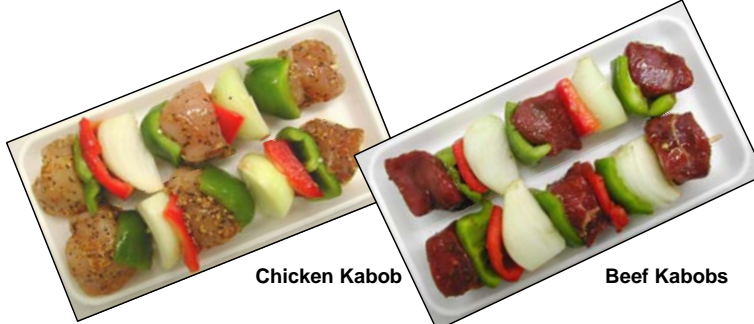

# Gourmet Kitchens Summer Grilling items

Date \_\_\_\_\_

Cust Number: \_\_\_\_\_

Address: \_\_\_\_\_

Item	Shelf Life	Case Pack	Tray	Porky	Qty	Cost
<b>FRESH GOURMET KABOBS</b>						
Chicken Kabobs with Vegetables	5 days	8 -1.10 Lb Trays	2pk	GK1937		\$5.19 lb
Honey Teriyaki Chicken Kabobs with Vegetables	5 days	8 -1.10 Lb Trays	2pk	GK1938		\$5.19 lb
Steakhouse Seasoned Chicken Kabobs with Vegetables	5 days	8 -1.10 Lb Trays	2pk	GK1939		\$5.49 lb
Teriyaki Seasoned Chicken Kabobs with Vegetables	5 days	8 -1.10 Lb Trays	2pk	GK1948		\$5.19 lb
Steakhouse Seasoned Beef Kabobs with Vegetables	5 days	8 -1.10 Lb Trays	2pk	GK1949		\$5.49 lb
Veggie Kabobs 2- Pack	5 days	8 -1.10 Lb Trays	2pk	GK1950		\$3.59 lb
<b>STEAK TIPS</b>						
Steakhouse Seasoned Steak Tips	10 days	8 - 1 Lb Trays		GK1954		\$6.39 lb
Honey Teriyaki Seasoned Steak Tips	10 days	8 - 1 Lb Trays		GK1959		\$6.39 lb
<b>FRESH PINWHEEL STEAKS</b>						
Pork Pinwheel Florentine with Spinach and Cheese	5 days	6 - 1.5 Lb Trays	2pk	GK1951		\$5.39 lb
Beef Pinwheel with Spinach and Cheese	5 days	6 - 1.5 Lb Trays	2pk	GK1952		\$7.39 lb
<b>STUFFED MUSHROOMS</b>						
Portobello Mushroom Stuffed with Crab	8 days	6 - 12OZ Pkgs		GK1975		\$4.39 ea
Sausage Stuffed Portobello Mushrooms	8 days	6 - 12OZ Pkgs		GK1976		\$4.39 ea
Spinach Stuffed Portobello Mushrooms	8 days	6 - 12OZ Pkgs		GK1977		\$4.09 ea
Italian Style Stuffed Portobello Mushrooms	8 days	6 - 12OZ Pkgs		GK1978		\$4.09 ea
<b>STUFFED CHICKEN BREASTS</b>						
Chicken Breast with Herb Bread Stuffing	12 days	6 - 1.30 Lb Trays	2p Foan	GK1957		\$4.49 lb
Chicken Breast with Cranberry Apple Stuffing	12 days	6 - 1.30 Lb Trays	2p Foan	GK1956		\$4.49 lb
Chicken Breast with Wild Rice Stuffing - 2 Pack	12 days	6 - 1.30 Lb Trays	2p Foan	GK1955		\$4.49 lb
Chicken Cordon Bleu	12 days	6 - 1.30 Lb Trays	2p Foan	GK1958		\$4.49 lb
Boneless Stuffed Pork Chops with Herb Stuffing	12 days	6 - 1.30 Lb Trays	2p Foan	GK1960		\$4.49 lb

Pork Pinwheels

Chicken Kabob

Beef Kabobs

Beef Pinwheels